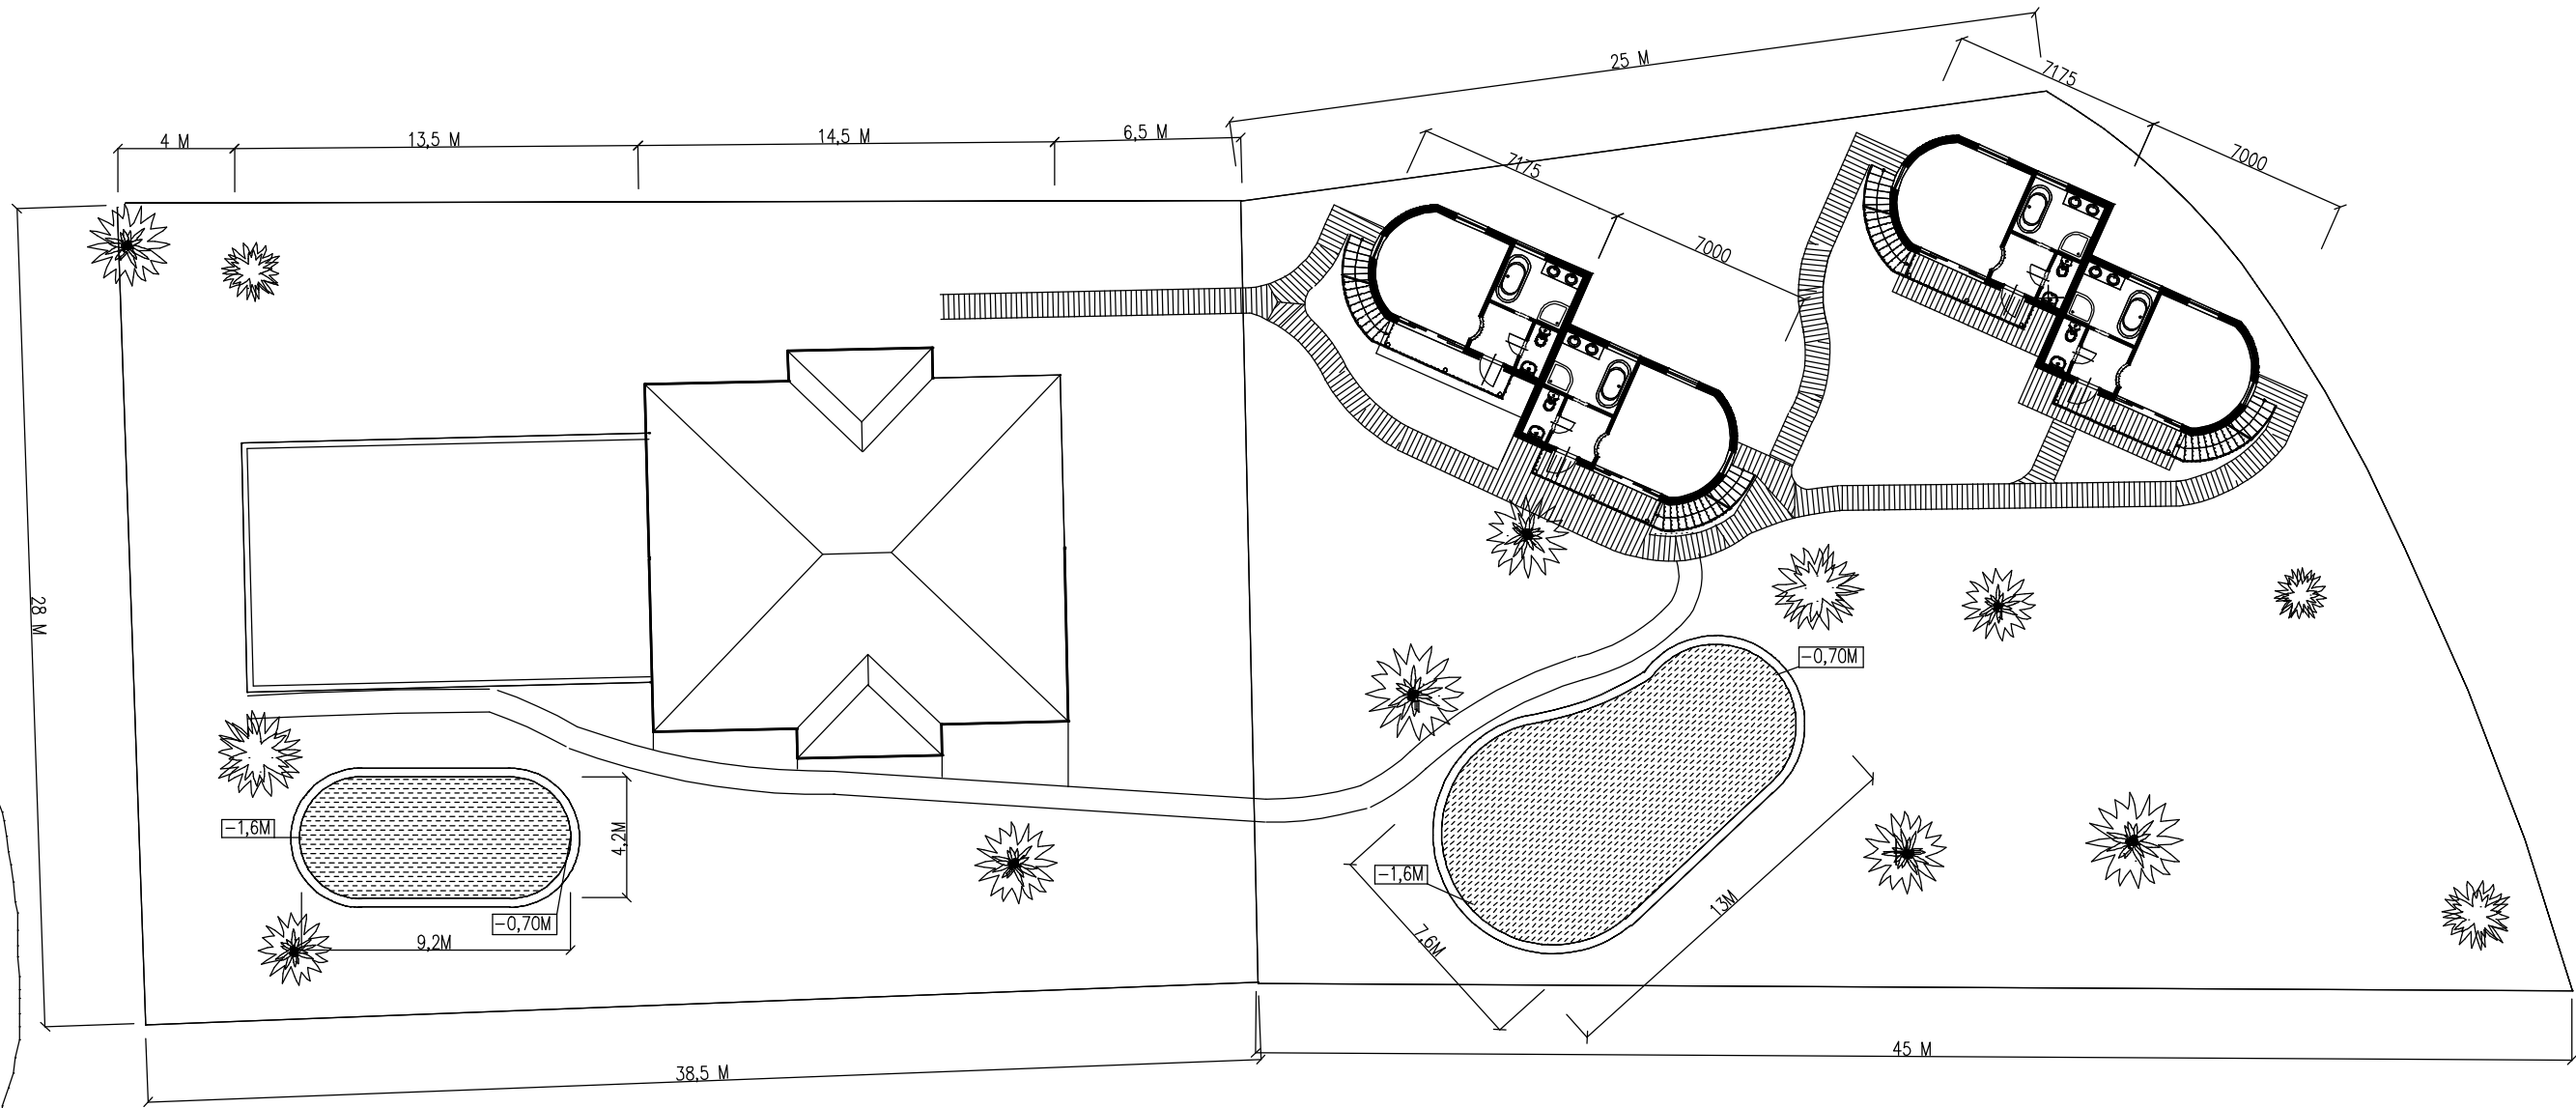

INDIAN OCEAN

WHITE BEACH HOTEL FOR MR. LUBOŠ ŠPAK TO BE BUILT AT Bwejuu	DESIGNET BY Ing. Turovsky Cyril	
	DRAWN BY Ing. Turovsky Cyril	
SITE PLAN	Scale: 1:50	Date: may 2009